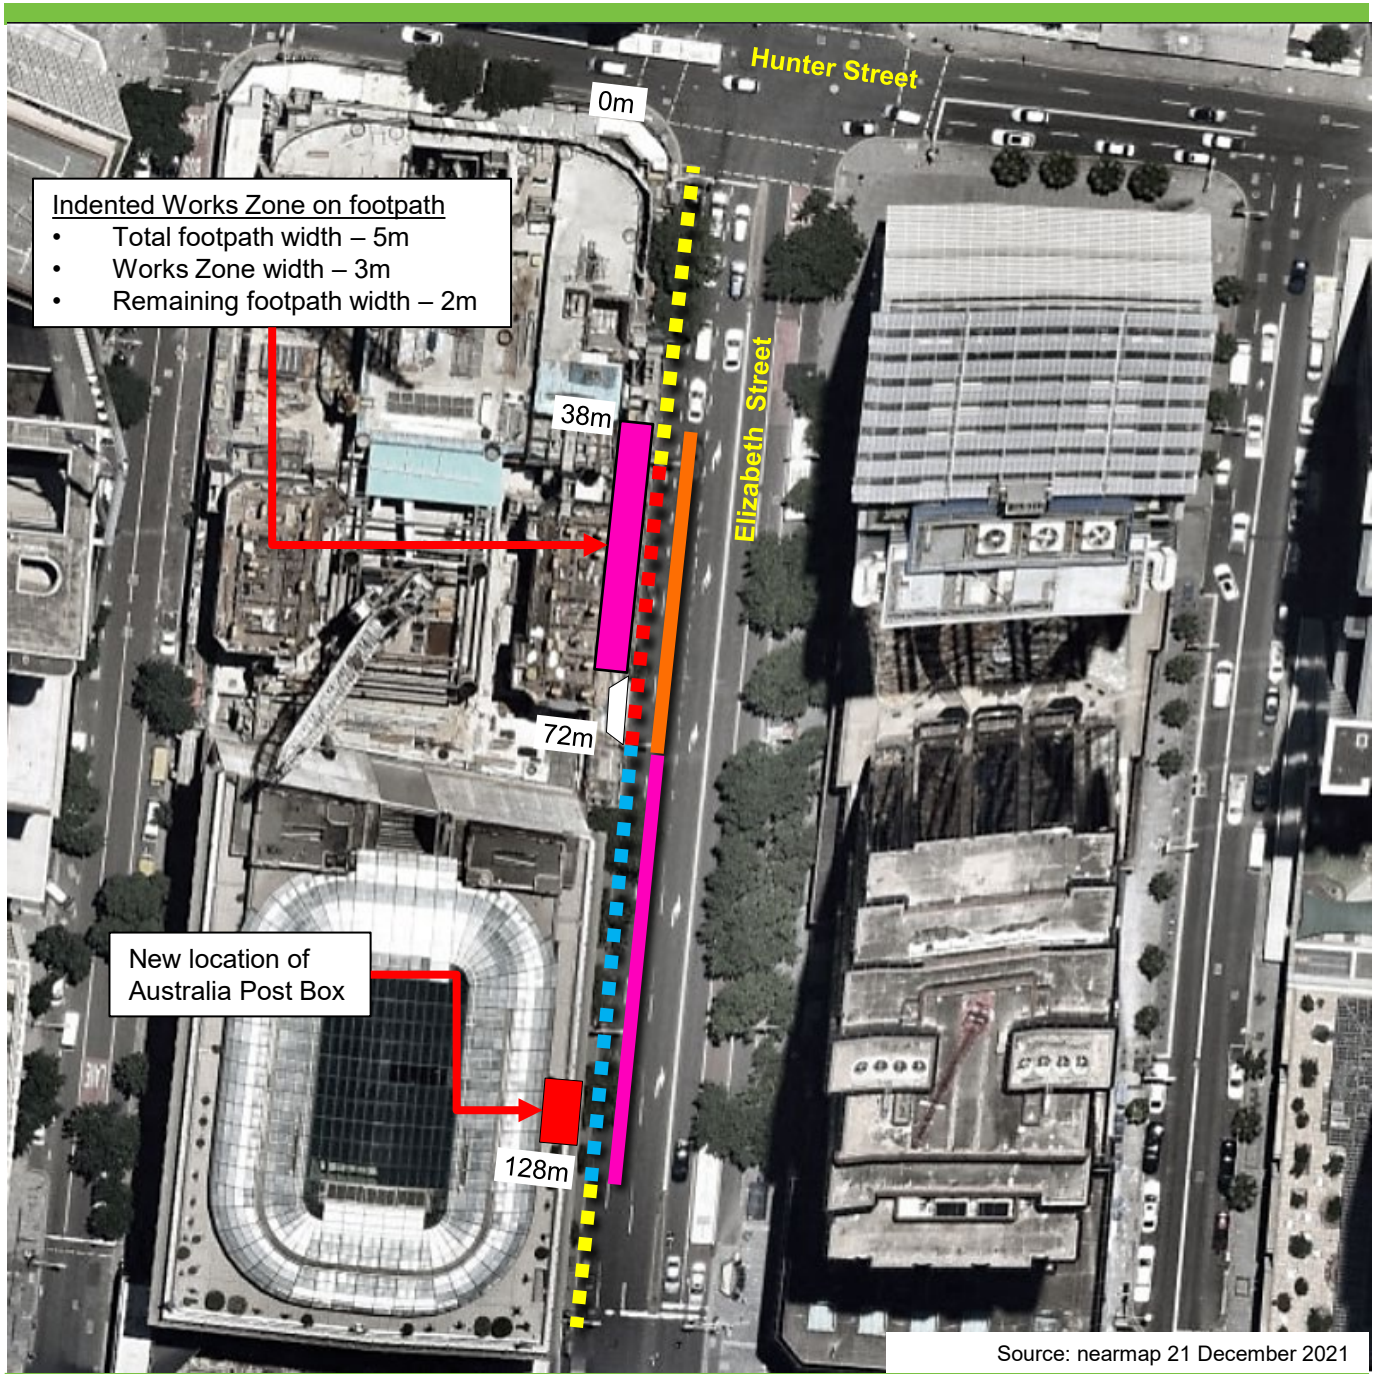

## Elizabeth Street, Sydney Proposed Works Zone

### Existing

-  No Stopping
-  Bus Zone

No Stopping 6am-8pm Mon-Fri  
 No Stopping Australia Post Vehicles  
 Excepted 3 minute Limit  
 4P Ticket  
 8pm-12am Mon-Fri  
 8am-10pm Sat-Sun & Public Holidays

### Proposed

-  Works Zone  
 7am-7pm Mon-Fri  
 7am-5pm Sat  
 No Stopping All Other Times
-  Bus Zone  
 Australia Post Vehicles  
 Excepted  
 3 Min Limit